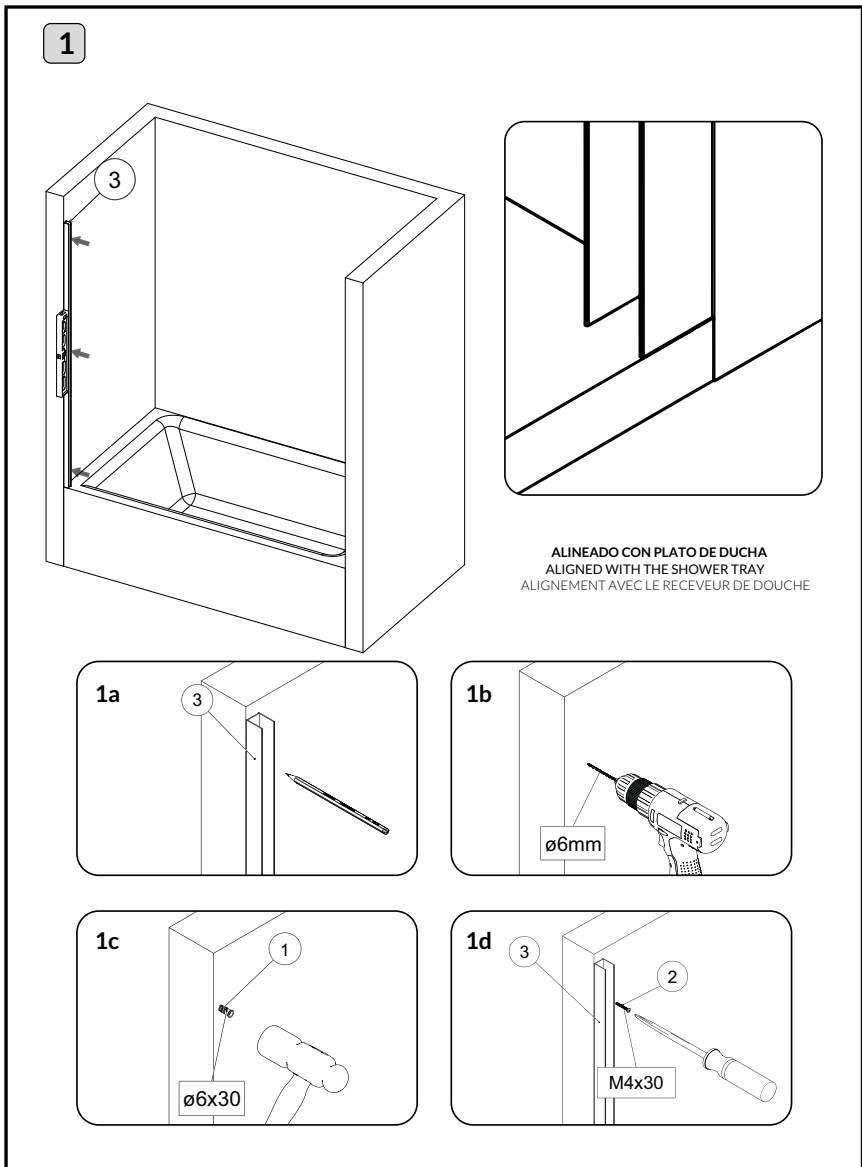

MONTAJE / ASSEMBLY / MONTAGE