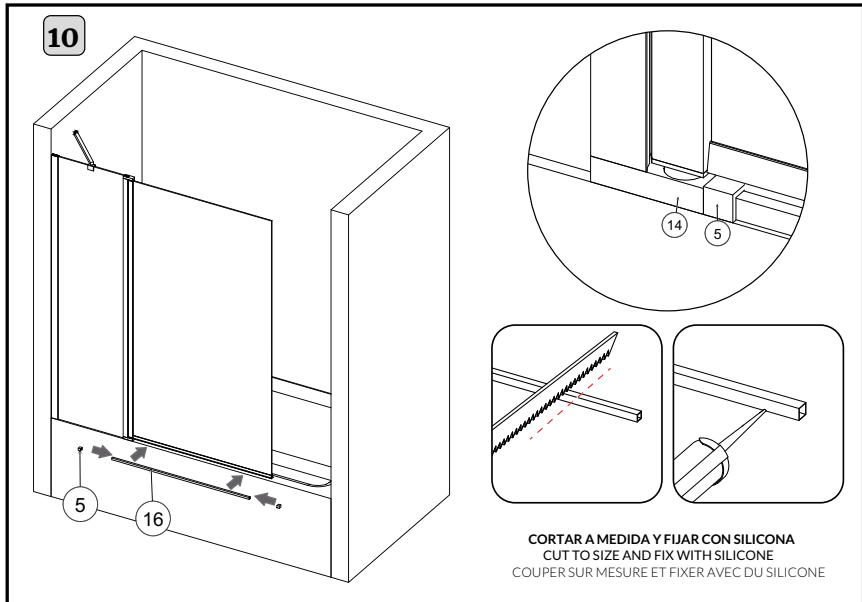

All shower products are designed and manufactured according to EN14428.

All the glass used on the the product are certified and tested according to EN12150.

COMPONENTES/ COMPONENTS/ PIÈCES

*CRISTAL FIJO < 500mm --> TENSOR FIJO / CRISTAL FIJO > 500mm --> TENSOR EXTENSIBLE
*FIXED PANEL < 500mm --> FIXED ARM SUPPORTS / FIXED PANEL > 500mm --> TELESCOPIC ARM SUPPORTS
*PANNEAU FIXE < 500 mm --> TENDEUR FIXE / PANNEAU FIXE > 500mm --> TENDEUR TÉLESCOPIQUE

DESPIECE / EXPLODED VIEW / VUE ÉCLATÉE

HERRAMIENTAS / TOOLS / OUTILS

MONTAJE / ASSEMBLY / MONTAGE

**ESCANEE EL CÓDIGO QR
PARA ACCEDER A LAS
INSTRUCCIONES Y LISTA
DE REPUESTOS ONLINE
DE ESTA MAMPARA.**

stillo