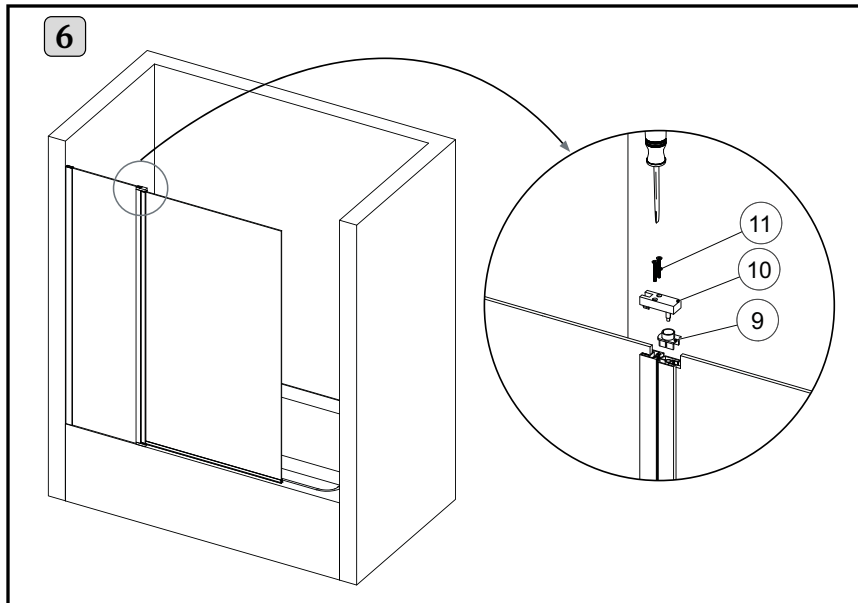

All shower products are designed and manufactured according to EN14428.

All the glass used on the the product are certified and tested according to EN12150.

COMPONENTES/ COMPONENTS/ PIÈCES

*CRISTAL FIJO < 500mm --> TENSOR FIJO / CRISTAL FIJO > 500mm --> TENSOR EXTENSIBLE
*FIXED PANEL < 500mm --> FIXED ARM SUPPORTS / FIXED PANEL > 500mm --> TELESCOPIC ARM SUPPORTS
*PANNEAU FIXE < 500 mm --> TENDEUR FIXE / PANNEAU FIXE > 500mm --> TENDEUR TÉLESCOPIQUE

DESPIECE / EXPLODED VIEW / VUE ÉCLATÉE

HERRAMIENTAS / TOOLS / OUTILS

MONTAJE / ASSEMBLY / MONTAGE

**ESCANEE EL CÓDIGO QR
PARA ACCEDER A LAS
INSTRUCCIONES Y LISTA
DE REPUESTOS ONLINE
DE ESTA MAMPARA.**

stillo