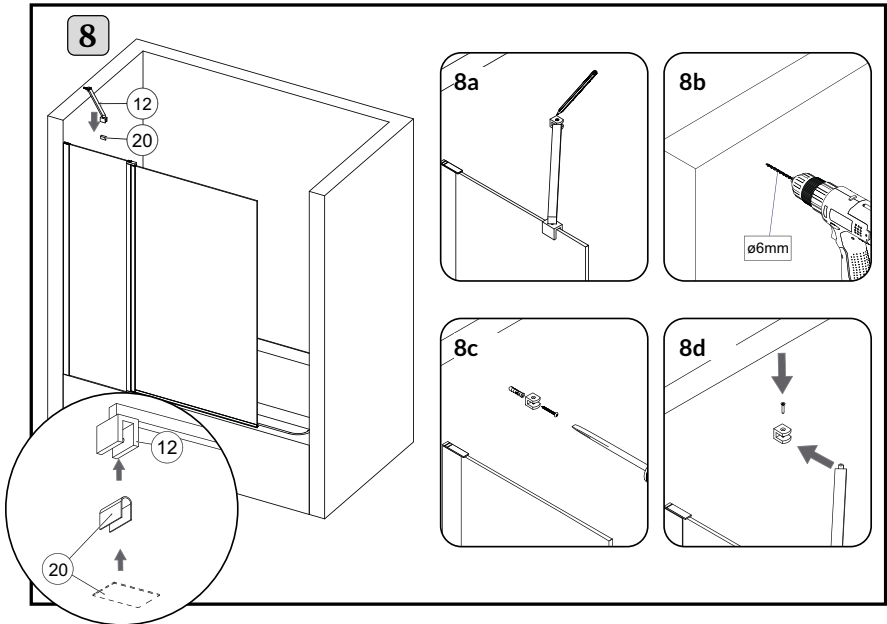

All shower products are designed and manufactured according to EN14428.

All the glass used on the the product are certified and tested according to EN12150.

COMPONENTES/ COMPONENTS/ PIÈCES

*CRISTAL FIJO < 500mm --> TENSOR FIJO / CRISTAL FIJO > 500mm --> TENSOR EXTENSIBLE
*FIXED PANEL < 500mm --> FIXED ARM SUPPORTS / FIXED PANEL > 500mm --> TELESCOPIC ARM SUPPORTS
*PANNEAU FIXE < 500 mm --> TENDEUR FIXE / PANNEAU FIXE > 500mm --> TENDEUR TÉLESCOPIQUE

DESPIECE / EXPLODED VIEW / VUE ÉCLATÉE

HERRAMIENTAS / TOOLS / OUTILS

MONTAJE / ASSEMBLY / MONTAGE

**ESCANEE EL CÓDIGO QR
PARA ACCEDER A LAS
INSTRUCCIONES Y LISTA
DE REPUESTOS ONLINE
DE ESTA MAMPARA.**

stillo