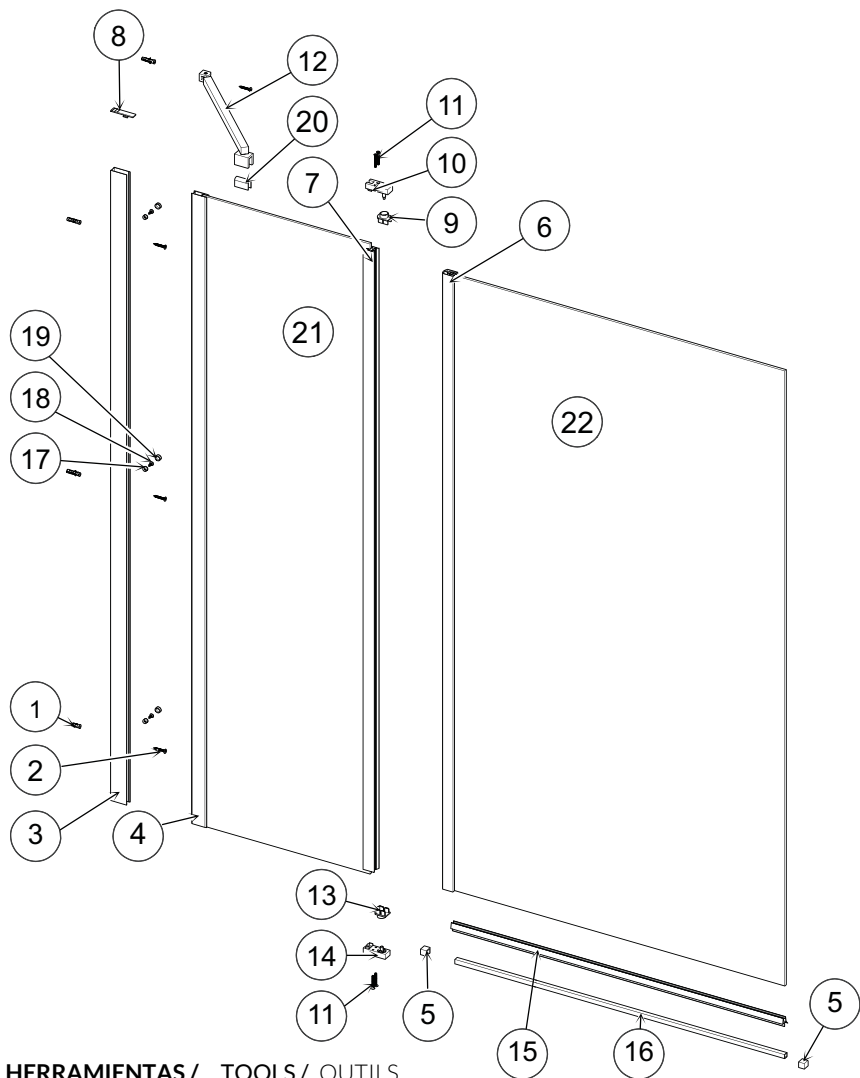

All shower products are designed and manufactured according to EN14428.

All the glass used on the the product are certified and tested according to EN12150.

COMPONENTES/ COMPONENTS/ PIÈCES

*CRISTAL FIJO < 500mm --> TENSOR FIJO / CRISTAL FIJO > 500mm --> TENSOR EXTENSIBLE
*FIXED PANEL < 500mm --> FIXED ARM SUPPORTS / FIXED PANEL > 500mm --> TELESCOPIC ARM SUPPORTS
*PANNEAU FIXE < 500 mm --> TENDEUR FIXE / PANNEAU FIXE > 500mm --> TENDEUR TÉLESCOPIQUE

DESPIECE / EXPLODED VIEW / VUE ÉCLATÉE

HERRAMIENTAS / TOOLS / OUTILS

MONTAJE / ASSEMBLY / MONTAGE

**ESCANEE EL CÓDIGO QR
PARA ACCEDER A LAS
INSTRUCCIONES Y LISTA
DE REPUESTOS ONLINE
DE ESTA MAMPARA.**

stillo