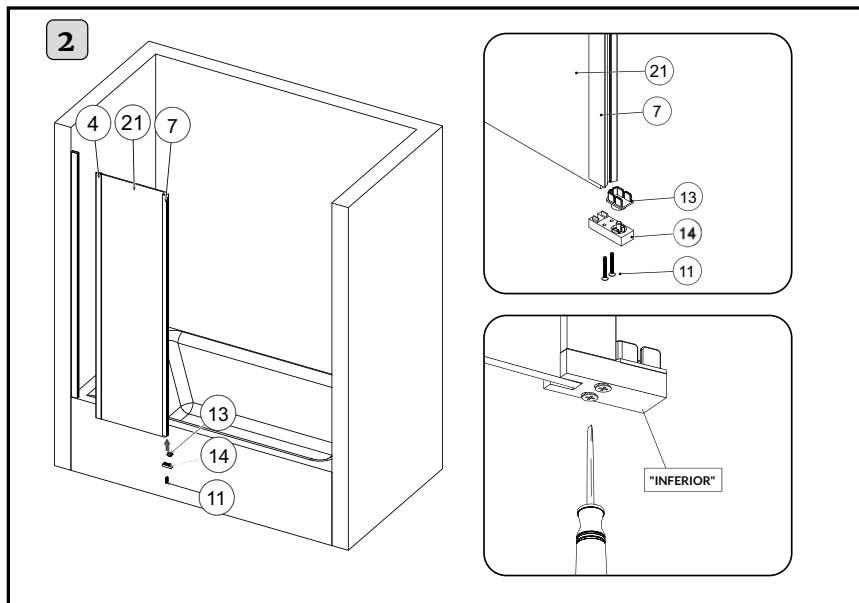

All shower products are designed and manufactured according to EN14428.

All the glass used on the the product are certified and tested according to EN12150.

COMPONENTES/ COMPONENTS/ PIÈCES

*CRISTAL FIJO < 500mm --> TENSOR FIJO / CRISTAL FIJO > 500mm --> TENSOR EXTENSIBLE
*FIXED PANEL < 500mm --> FIXED ARM SUPPORTS / FIXED PANEL > 500mm --> TELESCOPIC ARM SUPPORTS
*PANNEAU FIXE < 500 mm --> TENDEUR FIXE / PANNEAU FIXE > 500mm --> TENDEUR TÉLESCOPIQUE

DESPIECE / EXPLODED VIEW / VUE ÉCLATÉE

HERRAMIENTAS / TOOLS / OUTILS

MONTAJE / ASSEMBLY / MONTAGE

**ESCANEE EL CÓDIGO QR
PARA ACCEDER A LAS
INSTRUCCIONES Y LISTA
DE REPUESTOS ONLINE
DE ESTA MAMPARA.**

stillo